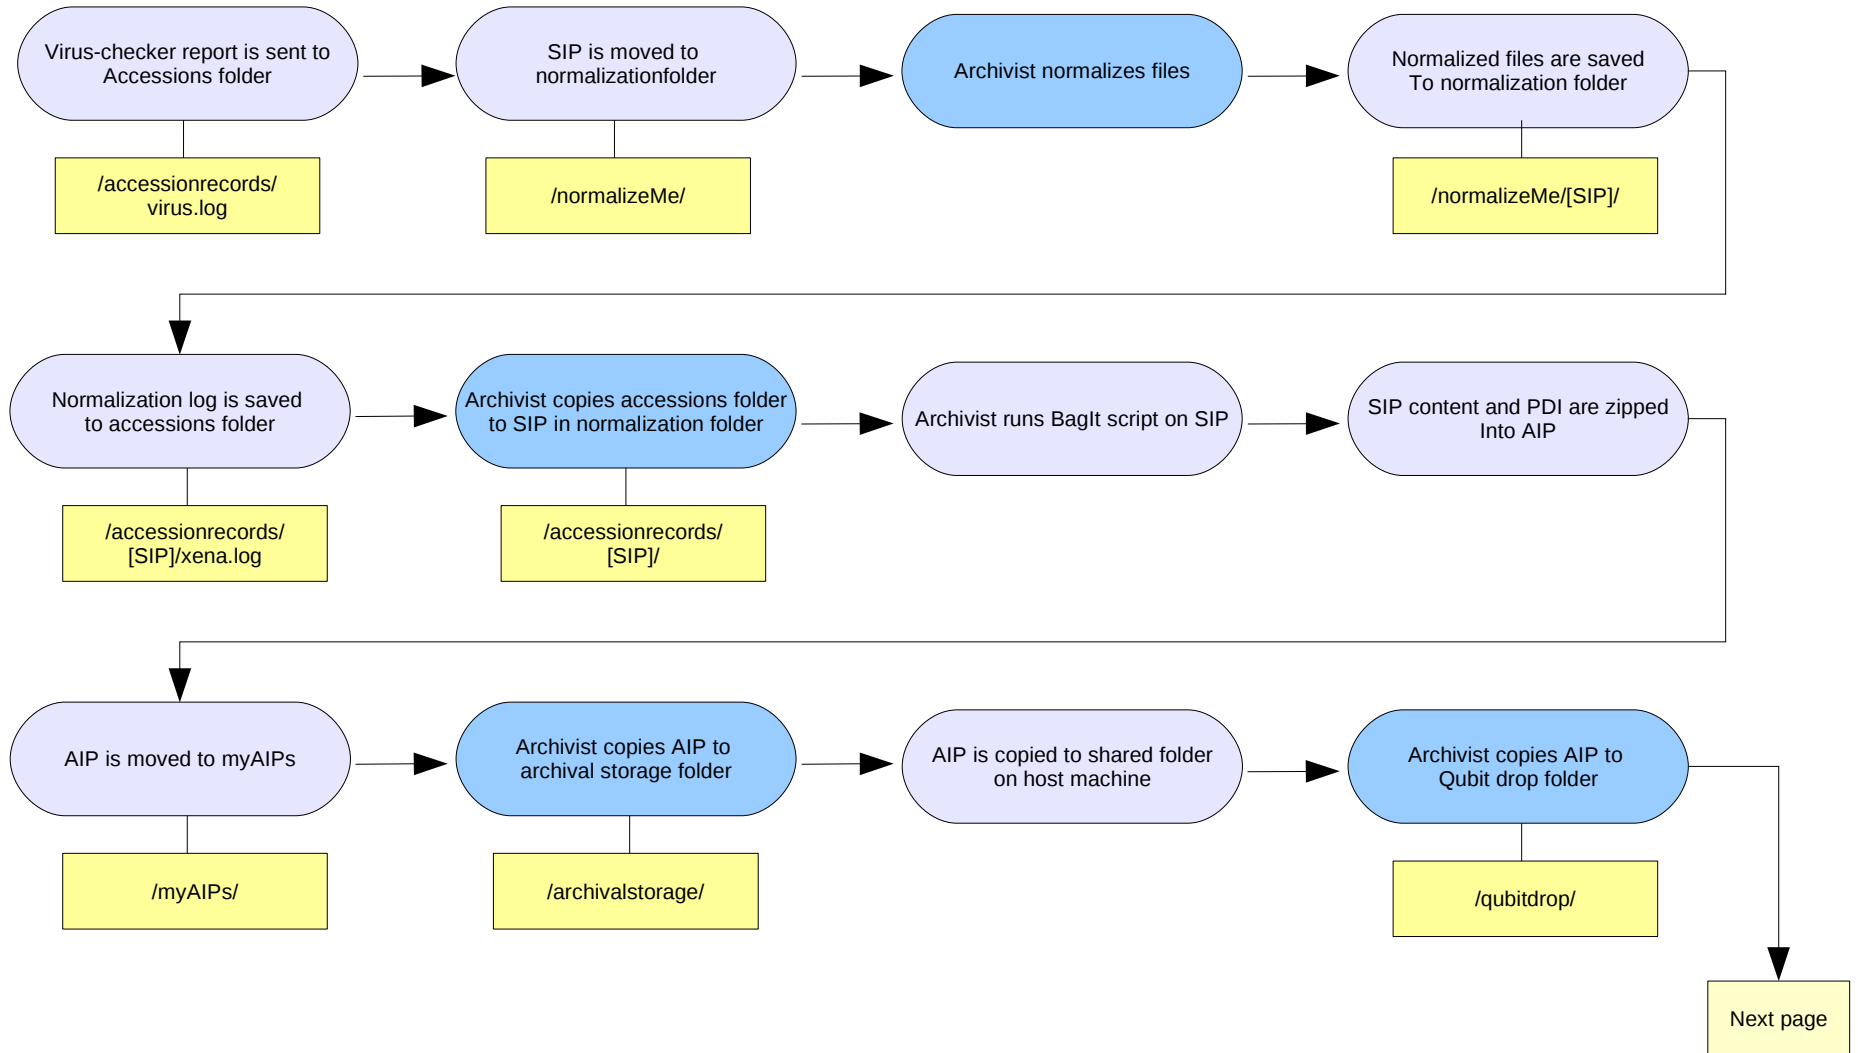

Legend:

Archivematica 0.4 workflow diagram